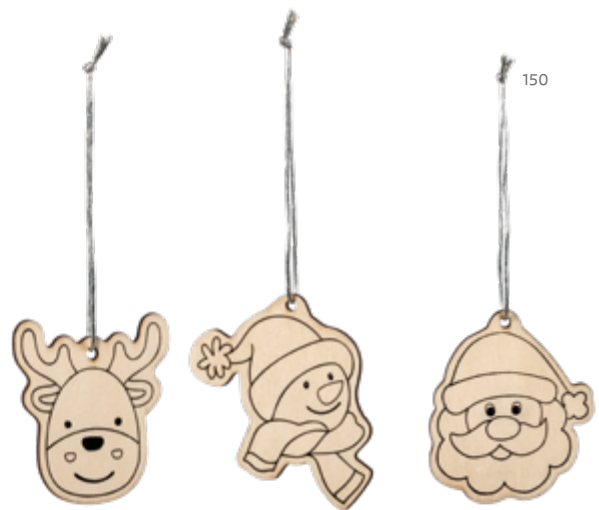

❄️ ❄️ ❄️ **The accessories to make your Christmas tree elegant**

Flake – 99032

Set of 3 plywood Christmas ornaments with different designs.

📏 Reindeer: 85 x 80 x 2 mm | Snowflake: Ø78 x 2 mm | Christmas tree: 80 x 79 x 2 mm
 🔪 LSR – 20 x 45 mm

Morzine – 99334

Pine-shaped wooden Christmas decoration.

📏 65 x 78 x 2,5 mm
 🔪 SCR – 25 x 25 mm

Aspen – 99332

Star-shaped wooden Christmas decoration.

📏 75 x 78 x 2,5 mm
 🔪 SCR – 30 x 15 mm

Windham — 99335

Set to paint on wood. Includes 3 Christmas decorations with drawings to paint, with ribbons to hang and 4 colored pencils.

▮ 122 x 94 x 14 mm
 ▮ DUV – 60 x 25 mm

Deer — 99030

Set of 3 felt Christmas ornaments with different designs.

▮ Santa Claus: 73 x 82 x 1,5 mm |
 Snowman: 70 x 87 x 1,5 mm | Reindeer: 70 x 90 x 1,5 mm
 ▮ TRS – 35 x 35 mm