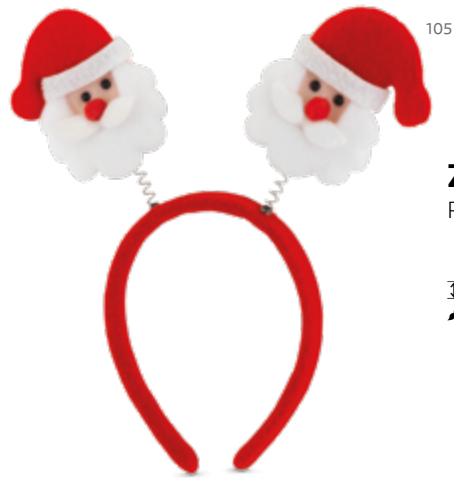

∓ Ø7 x 188 mm
✂ PDP – 50 x 5 mm

Zlatar – 98053

Santa Claus anti-stress ball.

∓ Ø70 mm
✂ PDP – 20 x 10 mm

Albiez – 99316
Polyester Christmas headband.

± 370 x 345 mm
✂ TRS – 30 x 30 mm

Zwiesel – 99325
Polyester Christmas headband.